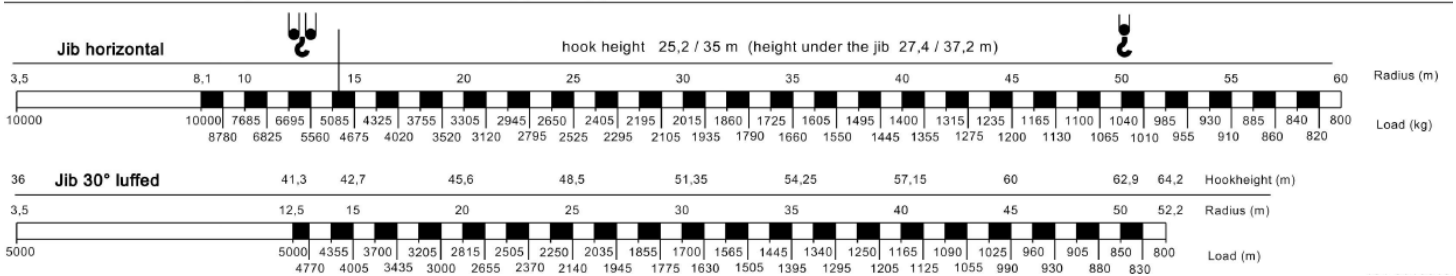

## SPIERINGS SK1265-AT6 | 60M MOBILE TOWER CRANE

Lifting chart

Outrigger support base : 7,95 m x 7,66 m

Lifting chart

Outrigger support base : 7,95 m x 5,72 m

The following is an example of the duty capabilities working of the SPIERING SK1265-AT6  
 Please contact our office for further information