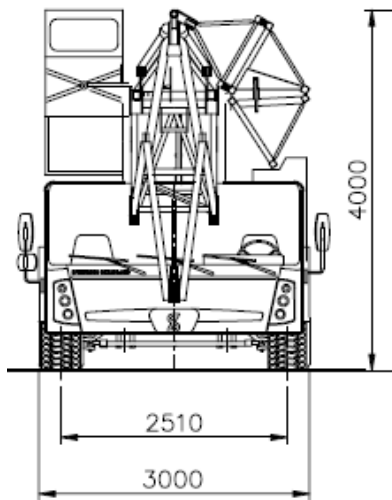

## SPIERINGS SK1265-AT6 | 60M MOBILE TOWER CRANE

The following is an example of the duty capabilities of the SPIERING SK1265-AT6

[Please contact our office for further information](#)

**Carmarthen:**  
01267 234660

## SPIERINGS SK1265-AT6 | 60M MOBILE TOWER CRANE

Lifting chart

Outrigger support base : 7,95 m x 7,66 m

Lifting chart

Outrigger support base : 7,95 m x 5,72 m

The following is an example of the duty capabilities working of the SPIERING SK1265-AT6  
 Please contact our office for further information