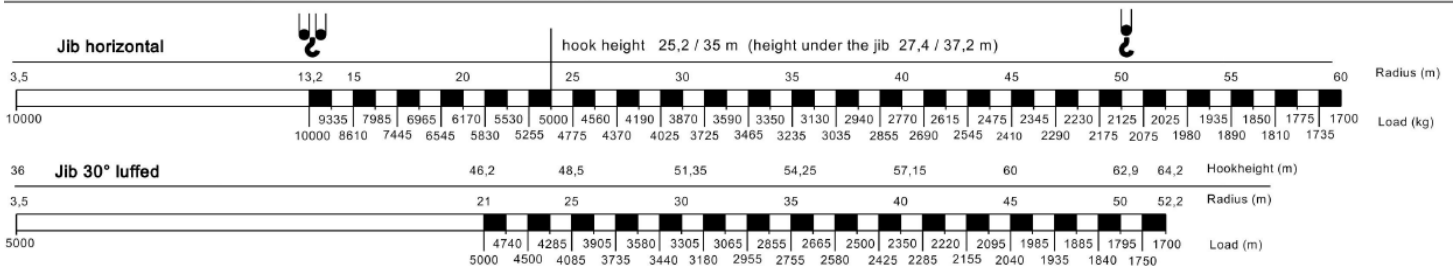

## SPIERINGS SK1265-AT6 | 60M MOBILE TOWER CRANE

Lifting chart

Outrigger support base : 7,95 m x 7,66 m

Lifting chart

Outrigger support base : 7,95 m x 5,72 m

The following is an example of the duty capabilities working of the SPIERING SK1265-AT6  
 Please contact our office for further information