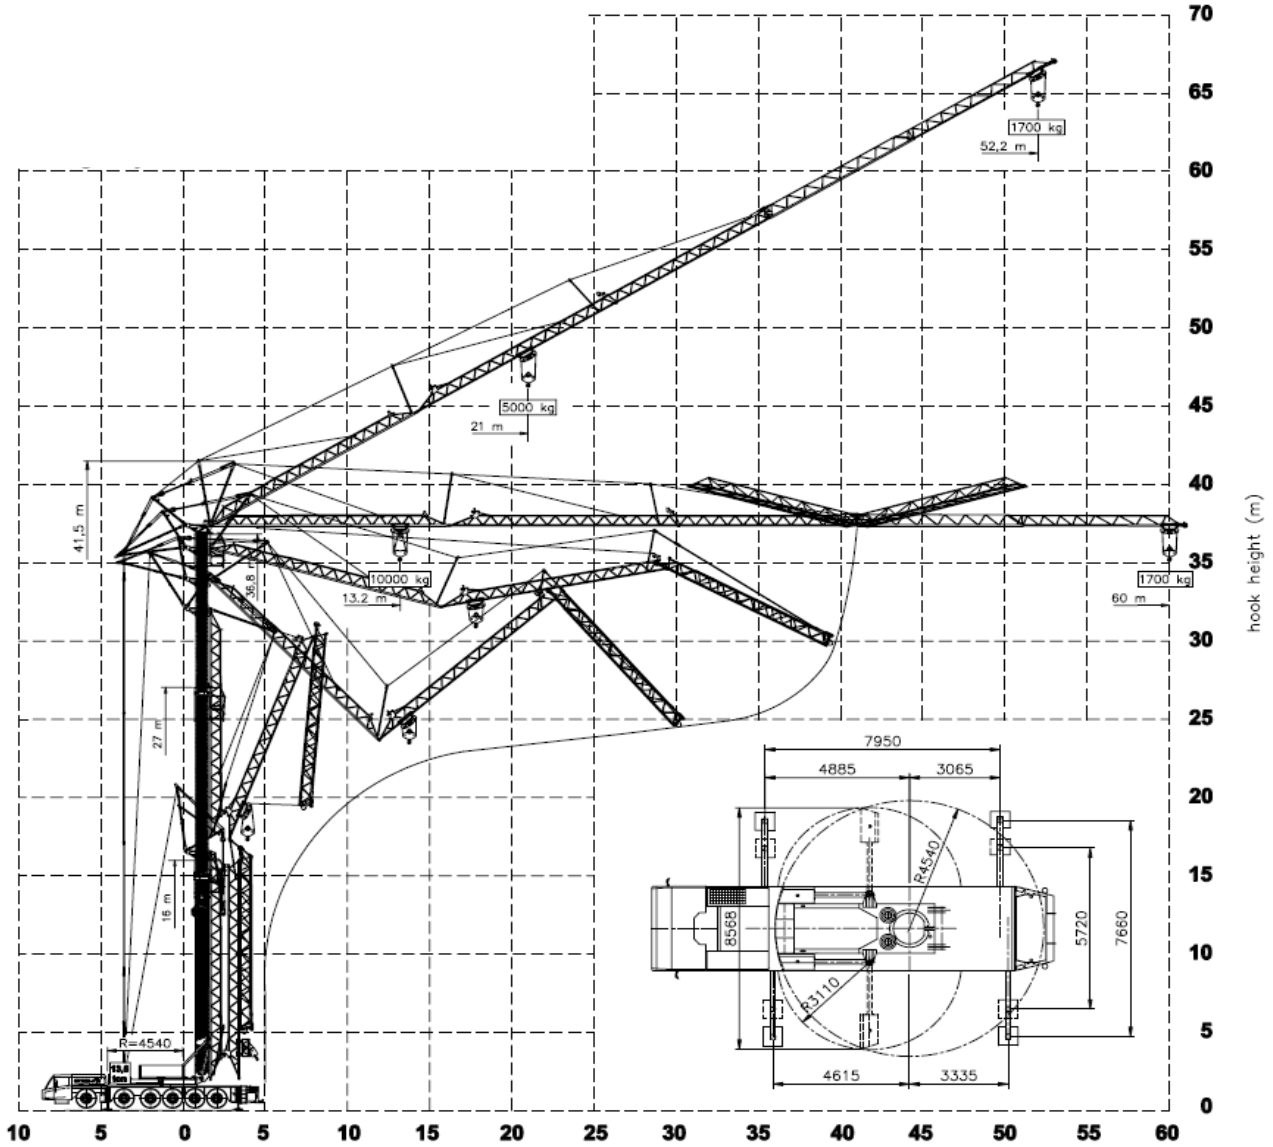

## SPIERINGS SK1265-AT6 | 60M MOBILE TOWER CRANE

The following is an example of the duty capabilities of the SPIERING SK1265-AT6

[Please contact our office for further information](#)

**Carmarthen:**  
01267 234660

## SPIERINGS SK1265-AT6 | 60M MOBILE TOWER CRANE

Lifting chart

Outrigger support base : 7,95 m x 7,66 m

Lifting chart

Outrigger support base : 7,95 m x 5,72 m

The following is an example of the duty capabilities working of the SPIERING SK1265-AT6  
 Please contact our office for further information

Carmarthen:  
01267 234660

Port Talbot:  
01639 883474

Cardiff:  
029 2079 7867

Milford Haven:  
01646 690390

**SPIERINGS SK1265-AT6 | 60M MOBILE TOWER CRANE**

The following is an example of the duty capabilities working of the SPIERING SK1265-AT6