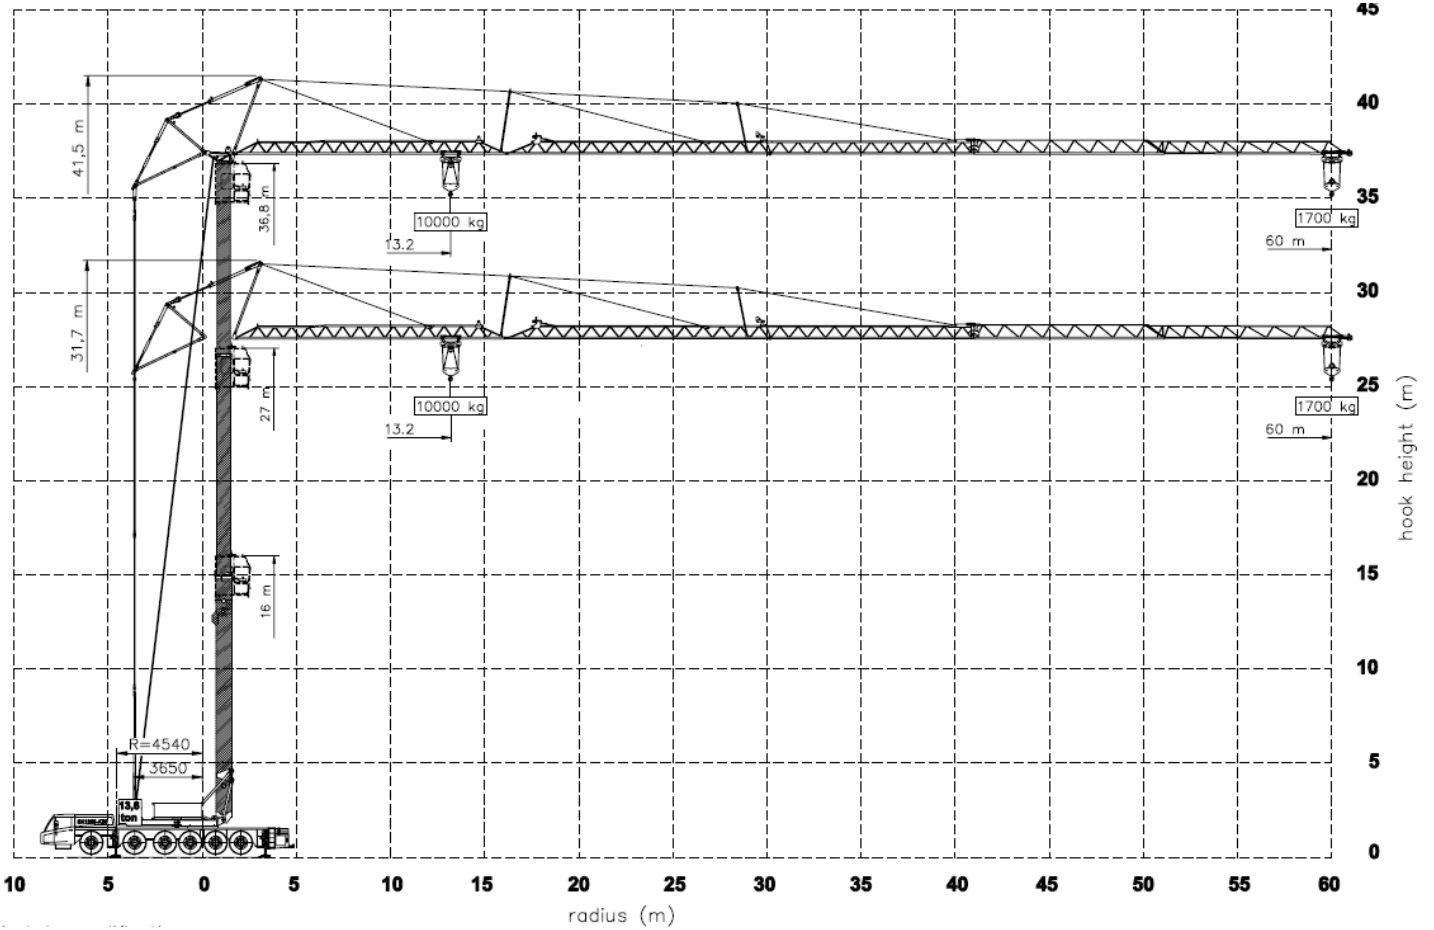

## SPIERINGS SK1265-AT6 | 60M MOBILE TOWER CRANE

The following is an example of the duty capabilities of the SPIERING SK1265-AT6

[Please contact our office for further information](#)

**Carmarthen:**  
01267 234660

## SPIERINGS SK1265-AT6 | 60M MOBILE TOWER CRANE

Lifting chart

Outrigger support base : 7,95 m x 7,66 m

Lifting chart

Outrigger support base : 7,95 m x 5,72 m

The following is an example of the duty capabilities working of the SPIERING SK1265-AT6  
 Please contact our office for further information