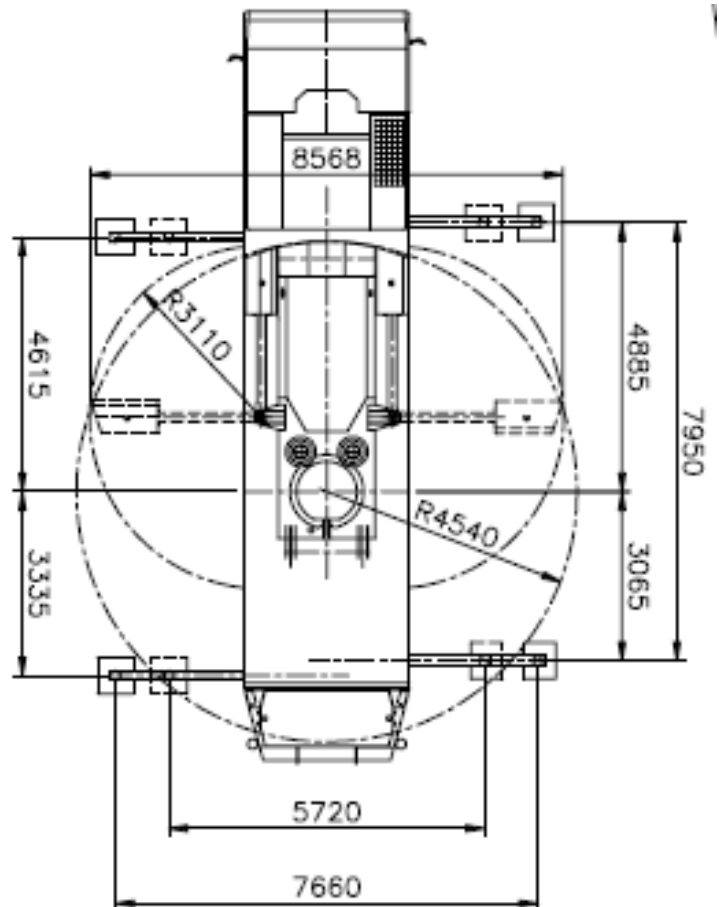

## SPIERINGS SK1265-AT6 | 60M MOBILE TOWER CRANE

The following is an example of the duty capabilities of the SPIERING SK1265-AT6

[Please contact our office for further information](#)

**Carmarthen:**  
01267 234660

## SPIERINGS SK1265-AT6 | 60M MOBILE TOWER CRANE

Lifting chart

Outrigger support base : 7,95 m x 7,66 m

Lifting chart

Outrigger support base : 7,95 m x 5,72 m

The following is an example of the duty capabilities working of the SPIERING SK1265-AT6  
 Please contact our office for further information