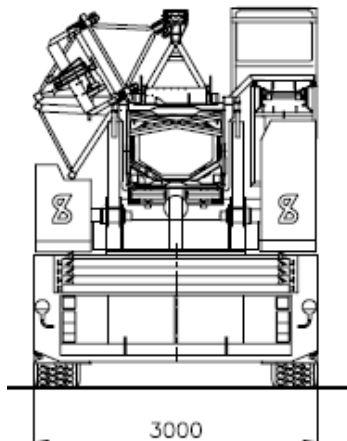

## SPIERINGS SK1265-AT6 | 60M MOBILE TOWER CRANE

The following is an example of the duty capabilities of the SPIERING SK1265-AT6

[Please contact our office for further information](#)

**Carmarthen:**  
01267 234660

## SPIERINGS SK1265-AT6 | 60M MOBILE TOWER CRANE

Lifting chart

Outrigger support base : 7,95 m x 7,66 m

Lifting chart

Outrigger support base : 7,95 m x 5,72 m

The following is an example of the duty capabilities working of the SPIERING SK1265-AT6  
 Please contact our office for further information